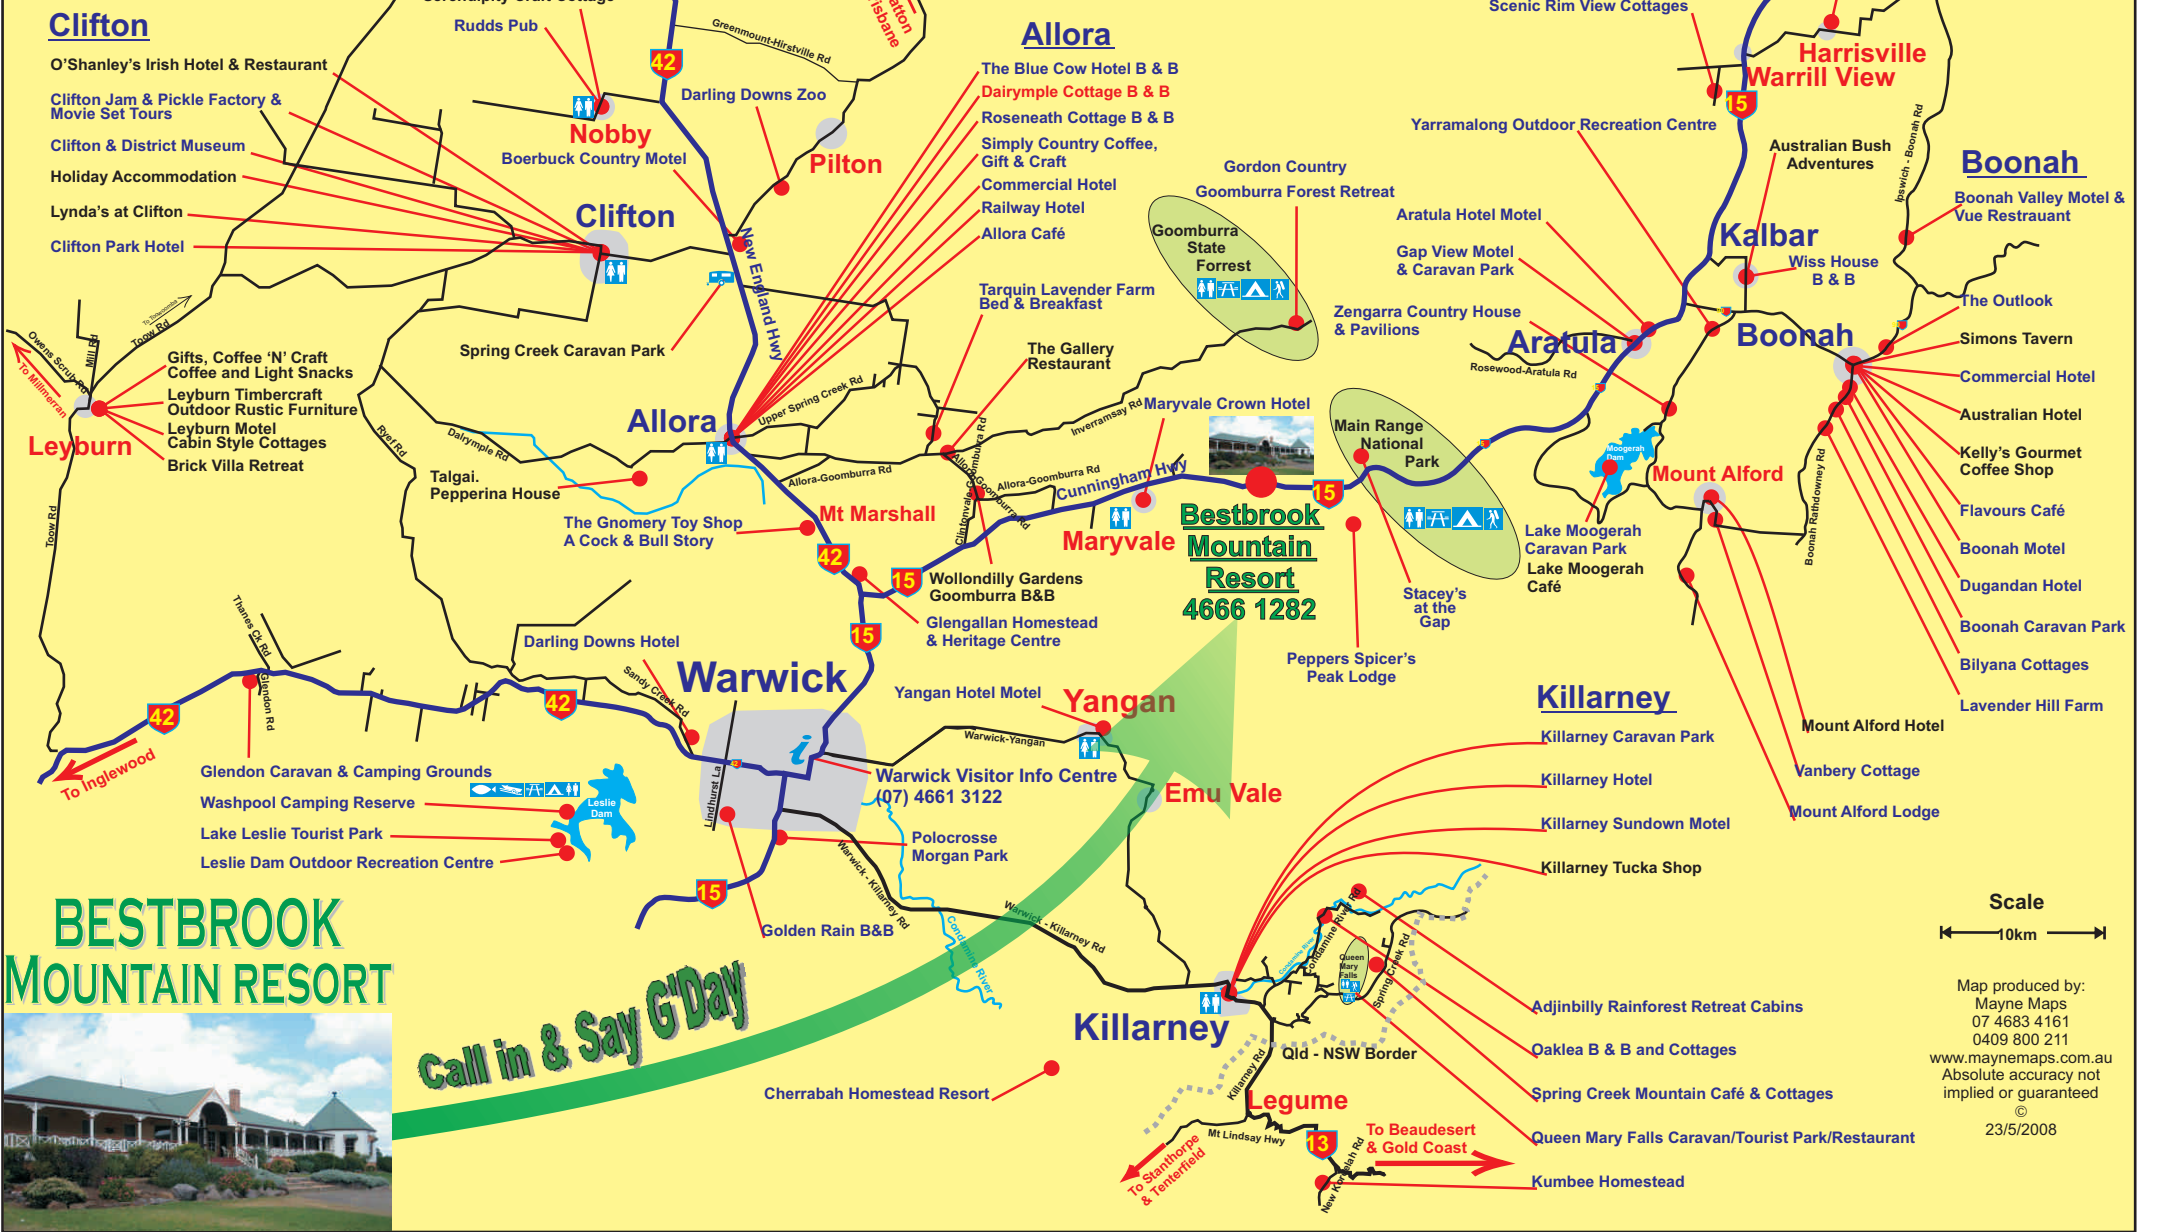

N.B. This map is "ACTIVE"
"Click" on any Purple name while
 connected to the internet
 to visit that site.

Warwick District Tourist Map

Warwick - Killarney - Boonah - Allora - Leyburn - Clifton

Clifton

- O'Shanley's Irish Hotel & Restaurant
- Clifton Jam & Pickle Factory & Movie Set Tours
- Clifton & District Museum
- Holiday Accommodation
- Lynda's at Clifton
- Clifton Park Hotel

Leyburn

- Gifts, Coffee 'N' Craft Coffee and Light Snacks
- Leyburn Timbercraft Outdoor Rustic Furniture
- Leyburn Motel
- Cabin Style Cottages
- Brick Villa Retreat

BESTBROOK MOUNTAIN RESORT

Call in & Say G'Day

Allora

- The Blue Cow Hotel B & B
- Dairyple Cottage B & B
- Roseneath Cottage B & B
- Simply Country Coffee, Gift & Craft
- Commercial Hotel
- Railway Hotel
- Allora Café

Warwick

- Glendon Caravan & Camping Grounds
- Washpool Camping Reserve
- Lake Leslie Tourist Park
- Leslie Dam Outdoor Recreation Centre

Killarney

Killarney

- Killarney Caravan Park
- Killarney Hotel
- Killarney Sundown Motel
- Killarney Tucka Shop

Scale
 10km

Map produced by:
 Mayne Maps
 07 4683 4161
 0409 800 211
 www.maynemaps.com.au
 Absolute accuracy not
 implied or guaranteed
 ©
 23/5/2008